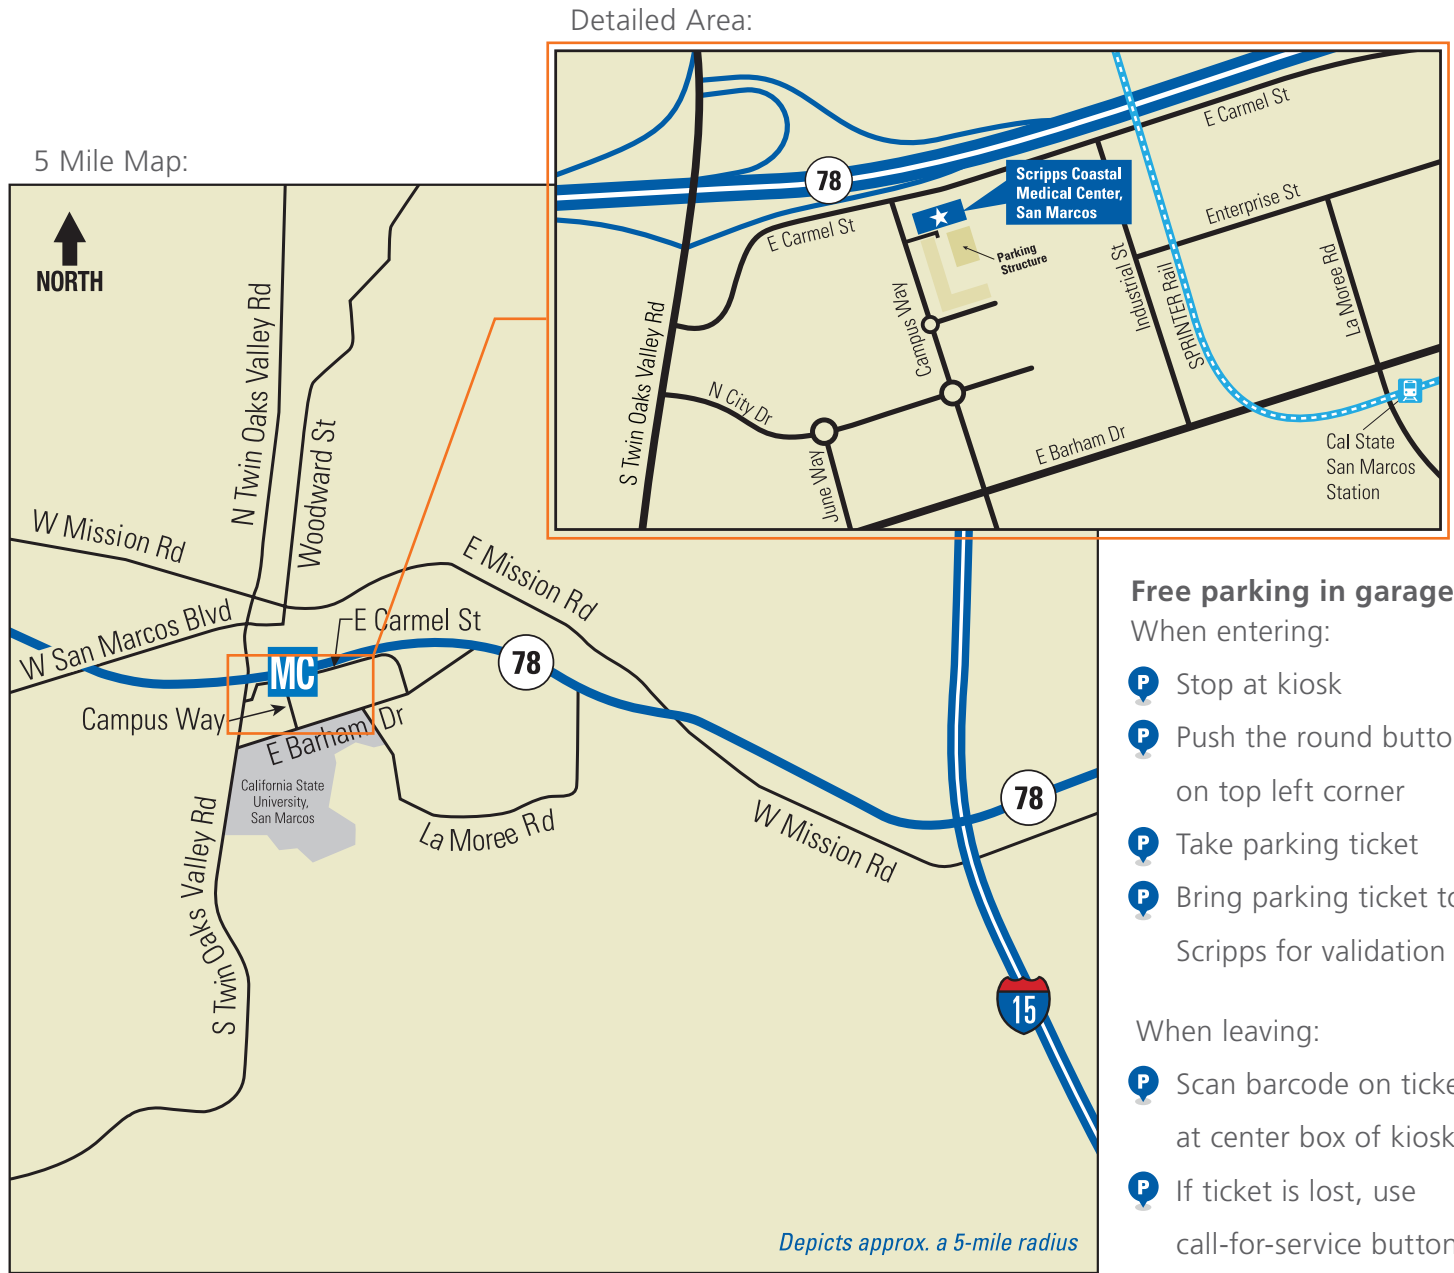

# Scripps Coastal Medical Center, San Marcos

Scripps Coastal Medical Center, San Marcos is located in North City, the dynamic central hub for San Marcos. We are located near the main entrance to North City, easily accessible from Highway 78 or public transportation.

## Scripps Coastal Medical Center, San Marcos

111 Campus Way, Suite 301  
San Marcos, CA 92078  
Free Parking

\*Use marked crosswalk to enter building. Do not walk under the arm.